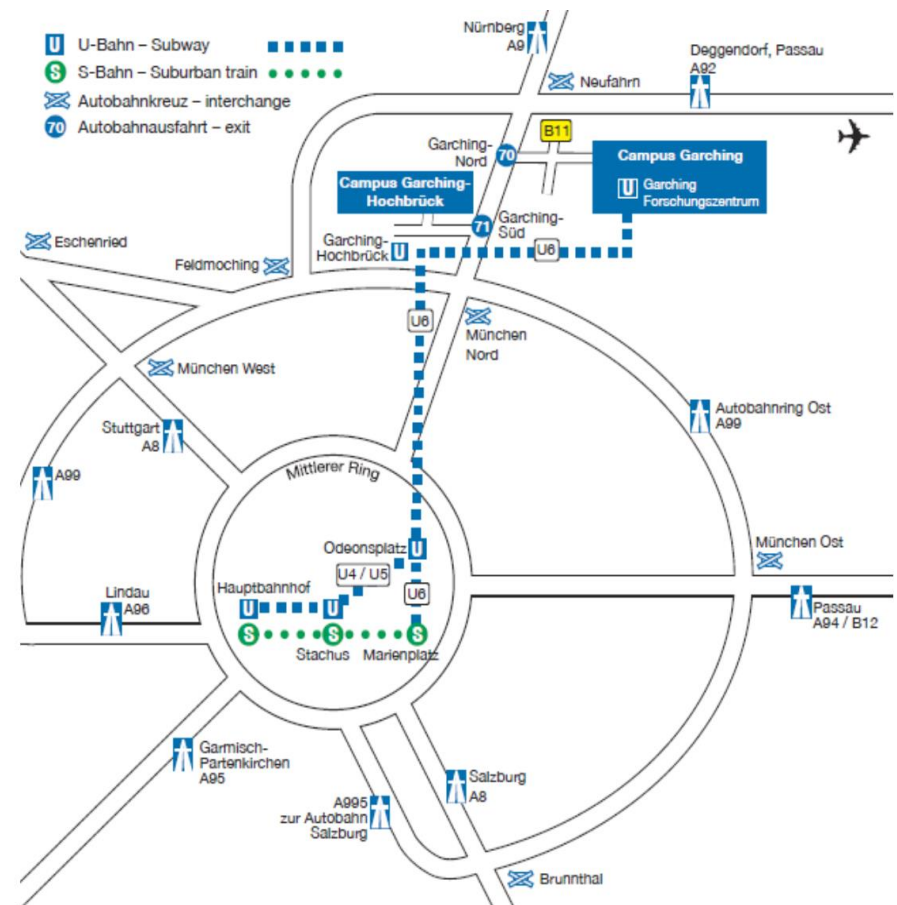

How to find us

TUM Entrepreneurship Research Institute - Lichtenbergstr. 6, 85748 Garching b. München

Public transportation

- Take U6 to *Garching Forschungszentrum*
- Exit at *Garching Forschungszentrum*, direction *Lichtenbergstraße*
- Pass by the *Fakultät für Maschinenwesen* in the *Boltzmannstraße*, then turn left into the *Lichtenbergstraße* (approx. 8 minute walk)

By car

- Exit the A9 (Munich-Nuremberg) Autobahn at *Garching Nord*, direction *Forschungsinstitute*
- Turn left for *Freising* at the first traffic lights
- Turn right at the next traffic lights
- From there, you can see the Entrepreneurship Center (black building on the left side)

Parking

- Public parking is opposite the building