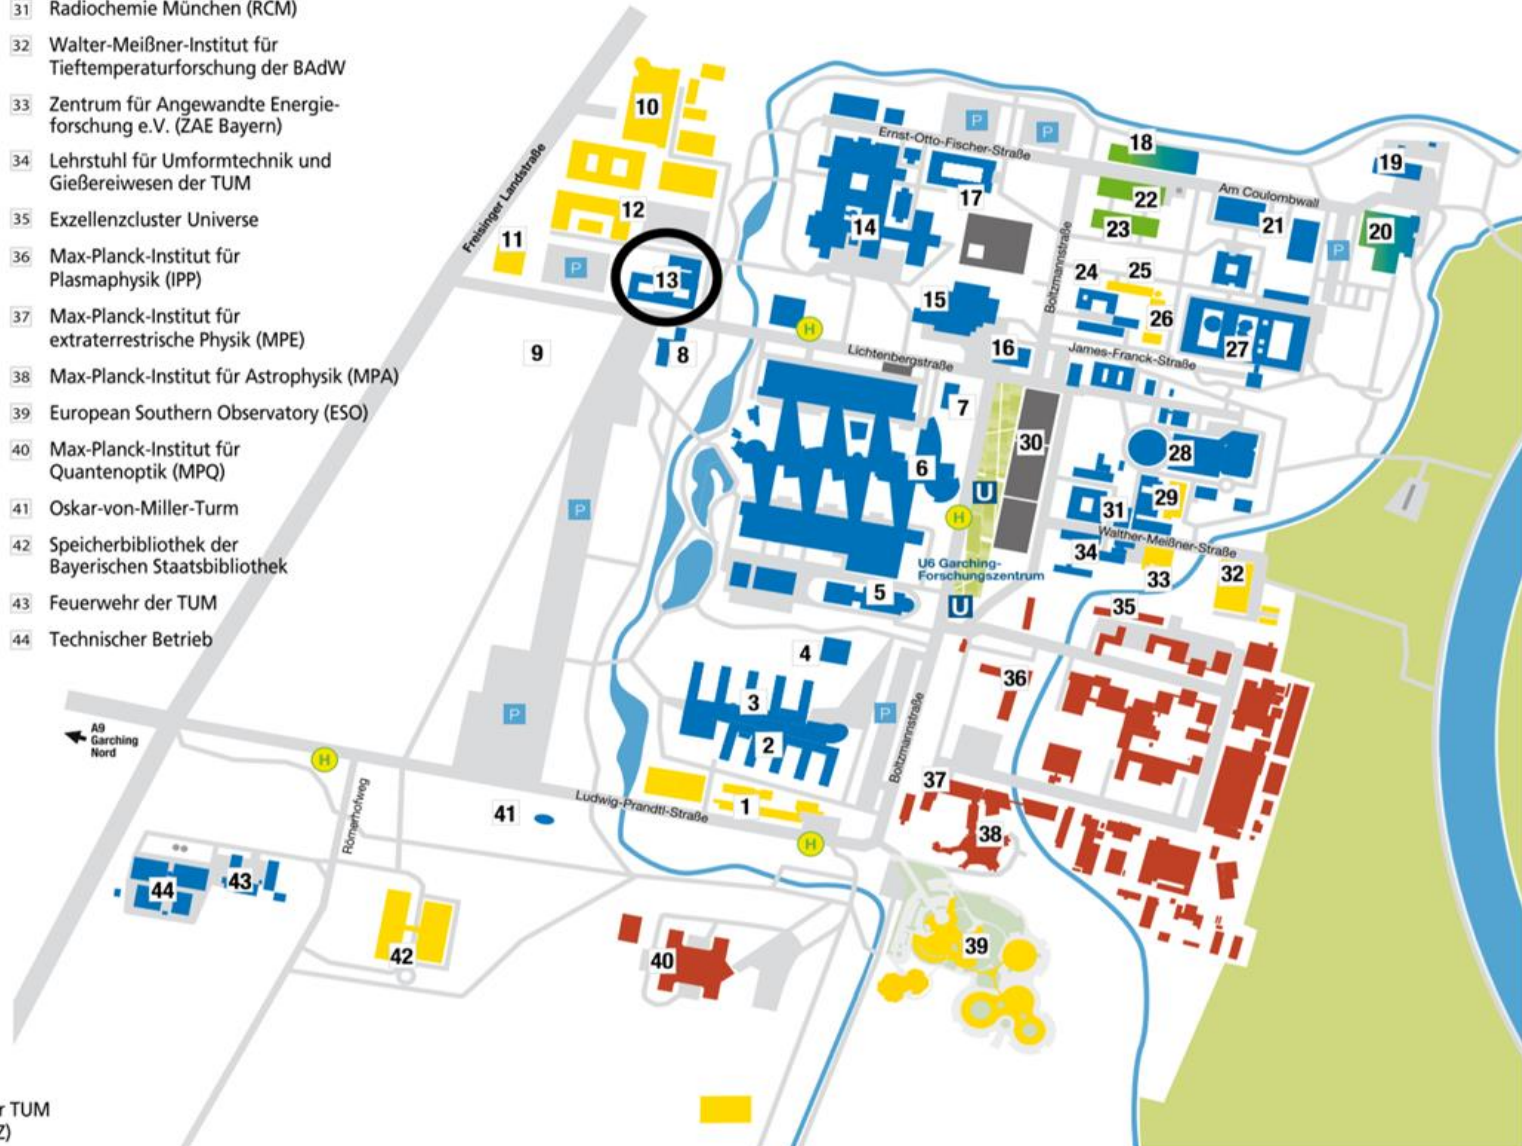

- 1 Leibniz-Rechenzentrum der BAoW
- 2 Fakultät für Mathematik der TUM
- 3 Fakultät für Informatik der TUM
- 4 Interimshörsaal
- 5 Zentralinstitut für Medizintechnik der TUM (IMETUM)
- 6 Fakultät für Maschinenwesen der TUM
- 7 Exzellenzzentrum der TUM
- 8 Ingeborg Ortner-Kinderhaus
- 9 Fraunhofer-Institut (in Planung)
- 10 General Electric Global Research Center Europe
- 11 Metall-Innung
- 12 Garchinger Technologie- und Gründerzentrum (gate)
- **13 Entrepreneurship-Zentrum**
- 14 Fakultät für Chemie der TUM
- 15 Mensa des Studentenwerks München + C2 Campus Cneipe
- 16 TUM Institute for Advanced Study (TUM-IAS)
- 17 Zentralinstitut für Katalysatorforschung der TUM
- 18 Center for Advanced Laser Applications (TUM und LMU)
- 19 Lehrstuhl für Siedlungswasserwirtschaft der TUM
- 20 Maier-Leibnitz-Laboratorium (TUM und LMU)
- 21 Walter Schottky Institut der TUM
- 22 Physik der LMU München
- 23 Exzellenzcluster MAP
- 24 Gesellschaft für Anlagen- und Reaktorsicherheit (GRS) mbH
- 25 TÜV Rheinland ISTec GmbH
- 26 T-Systems Solutions for Research GmbH
- 27 Physik-Department der TUM
- 28 FRM II: Forschungs-Neutronenquelle der TUM und Heinz Maier-Leibnitz Zentrum (MLZ)
- 29 Isotope Technologies Garching GmbH (ITG)
- 30 GALILEO (im Bau)
- 31 Radiochemie München (RCM)
- 32 Walter-Meißner-Institut für Tieftemperaturforschung der BAoW
- 33 Zentrum für Angewandte Energieforschung e.V. (ZAE Bayern)
- 34 Lehrstuhl für Umformtechnik und Gießereiwesen der TUM
- 35 Exzellenzcluster Universe
- 36 Max-Planck-Institut für Plasmaphysik (IPP)
- 37 Max-Planck-Institut für extraterrestrische Physik (MPE)
- 38 Max-Planck-Institut für Astrophysik (MPA)
- 39 European Southern Observatory (ESO)
- 40 Max-Planck-Institut für Quantenoptik (MPQ)
- 41 Oskar-von-Miller-Turm
- 42 Speicherbibliothek der Bayerischen Staatsbibliothek
- 43 Feuerwehr der TUM
- 44 Technischer Betrieb